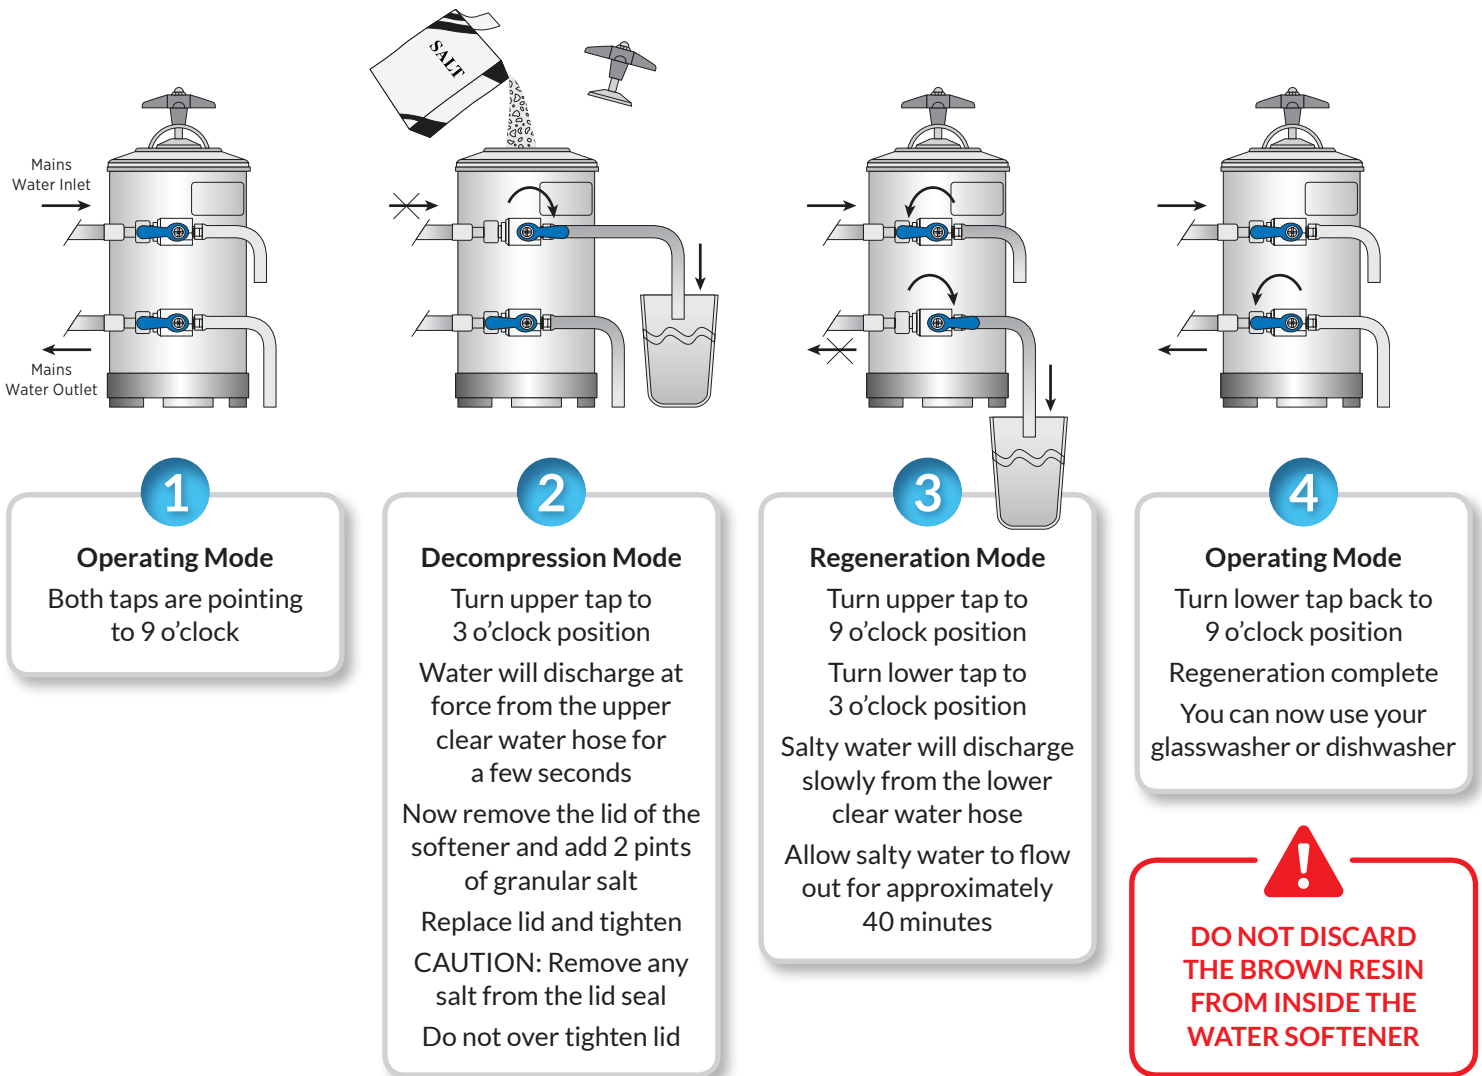

Water Softener Regeneration

WEEKLY PROCEDURE

! DO NOT USE YOUR GLASSWASHER OR DISHWASHER DURING THE REGENERATION PROCESS