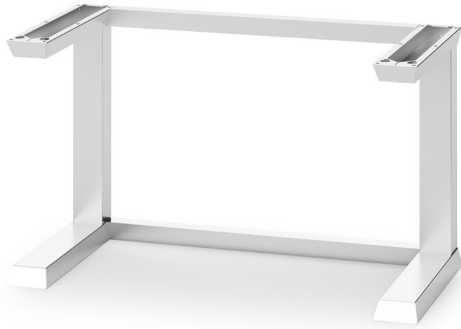

This Opus 800 Series bench stand is designed to support and integrate with Salamanders OG8301 and OE8304.

*Opus* 800

**PRODUCT FEATURES**

- Floor stand for Opus 800 series Salamanders OG8301 and OE8304
- Designed to suite with the Opus 800 series
- Suitable for Opus 800 counter top models\*
- Adjustable legs for perfect alignment even on uneven floors

AIA FILE NUMBER:

ITEM NUMBER:

**WEIGHTS & DIMENSIONS**

Width	800 mm
Depth	330 mm
Height	400 mm
Weight	4.2 kg

**SHIPPING DETAILS**

Ship Width	70 cm
Ship Depth	40 cm
Ship Height	49.5 cm
Ship Weight	4.62 kg
Number of Shipment Parcels	1
Ship Method	Small Parcel (FedEx, UPS, DHL)
Shipping Package Type	Pieces
Shipping Origin Zip Code	LN6 3QZ, UNITED KINGDOM
Quick Ship Product	No