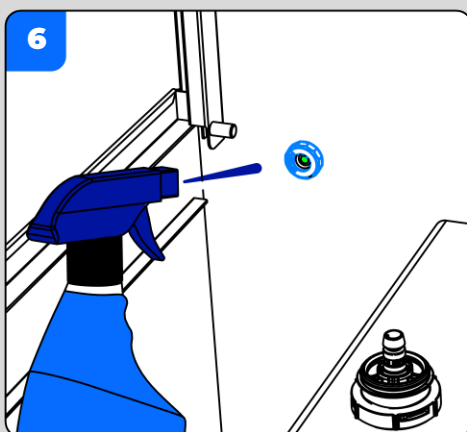

CP500
CP500[SR]

CP500AS
CP500AS [SR]

CP500AW
CP500AW [SR]

CP500ASWS
CP500ASWS [SR]

Passthrough Warewasher

EN

Quick User Guide

ON

Salt Level Low
Refill Salt

DAILY CLEANING