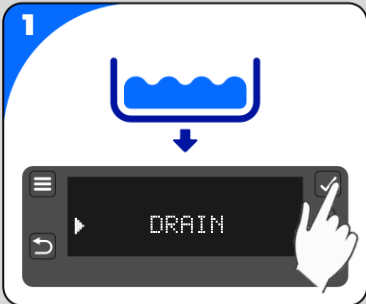

CP500
CP500[SR]

CP500AS
CP500AS [SR]

CP500AW
CP500AW [SR]

CP500ASWS
CP500ASWS [SR]

Passthrough Warewasher

EN

Quick User Guide

ON

Salt Level Low
Refill Salt

DAILY CLEANING