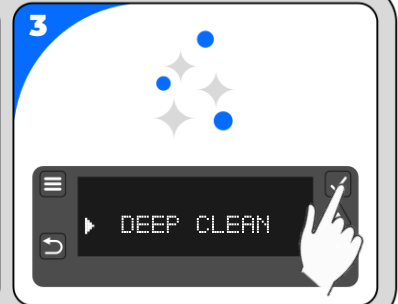

CP500
CP500[SR]

CP500AS
CP500AS [SR]

CP500AW
CP500AW [SR]

CP500ASWS
CP500ASWS [SR]

Passthrough Warewasher

EN

Quick User Guide

ON

Salt Level Low
Refill Salt

DAILY CLEANING