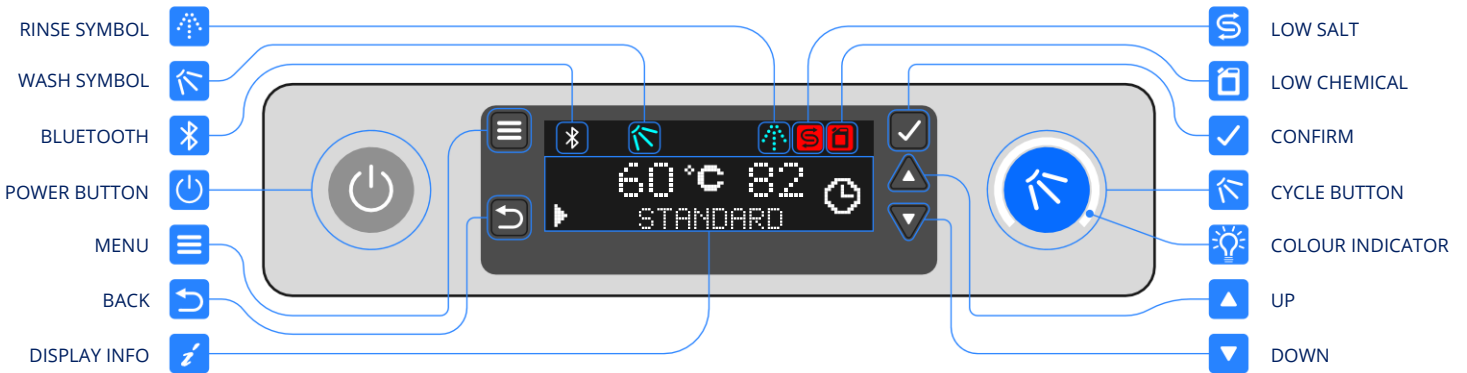

CP500
CP500[SR]

CP500AS
CP500AS [SR]

CP500AW
CP500AW [SR]

CP500ASWS
CP500ASWS [SR]

Passthrough Warewasher

EN

Quick User Guide

ON

Salt Level Low
Refill Salt

DAILY CLEANING