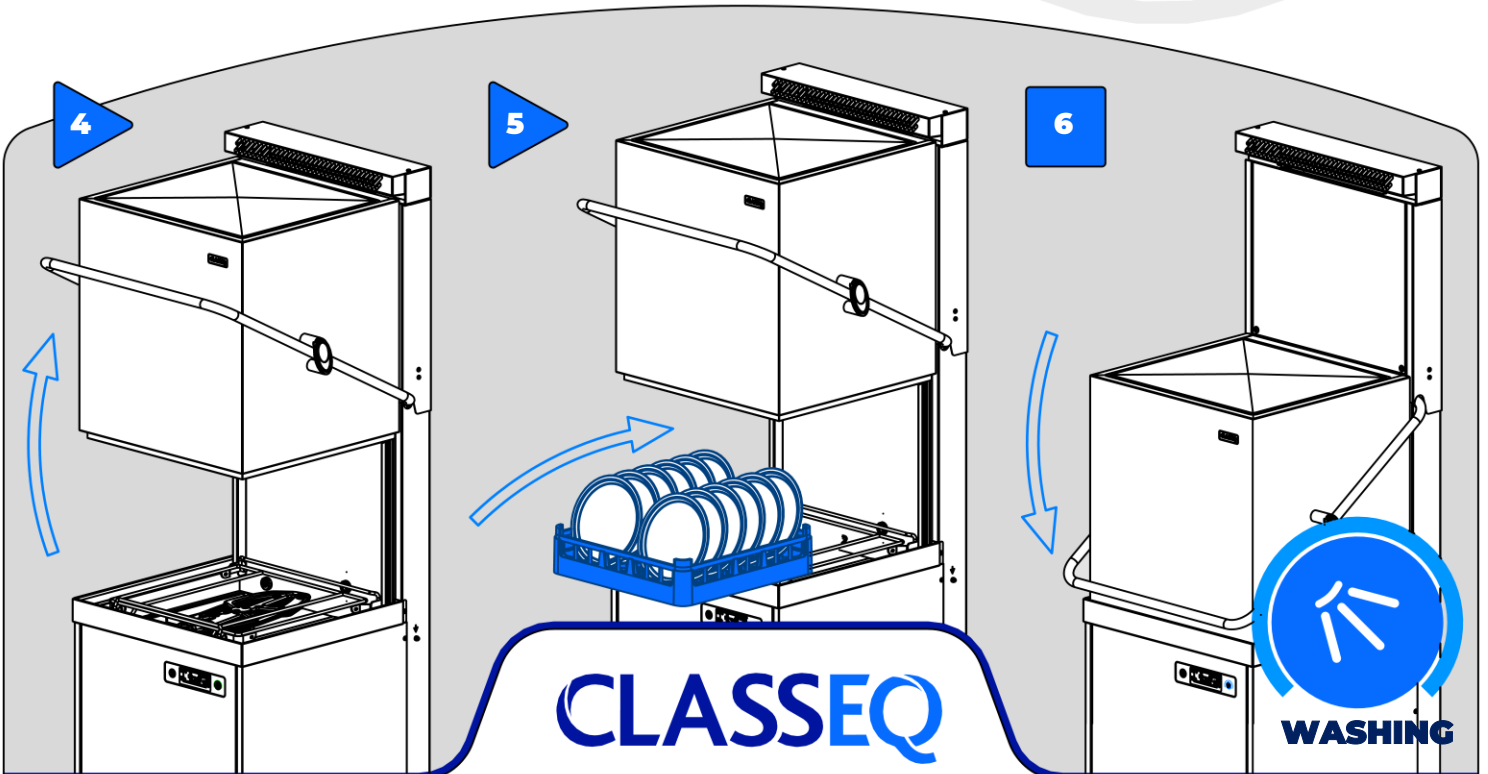

CP500
CP500[SR]

CP500AS
CP500AS [SR]

CP500AW
CP500AW [SR]

CP500ASWS
CP500ASWS [SR]

Passthrough Warewasher

EN

Quick User Guide

ON

Salt Level Low
Refill Salt

DAILY CLEANING