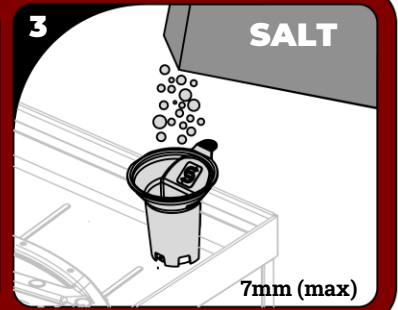

Salt Level Low
Refill Salt

DAILY CLEANING