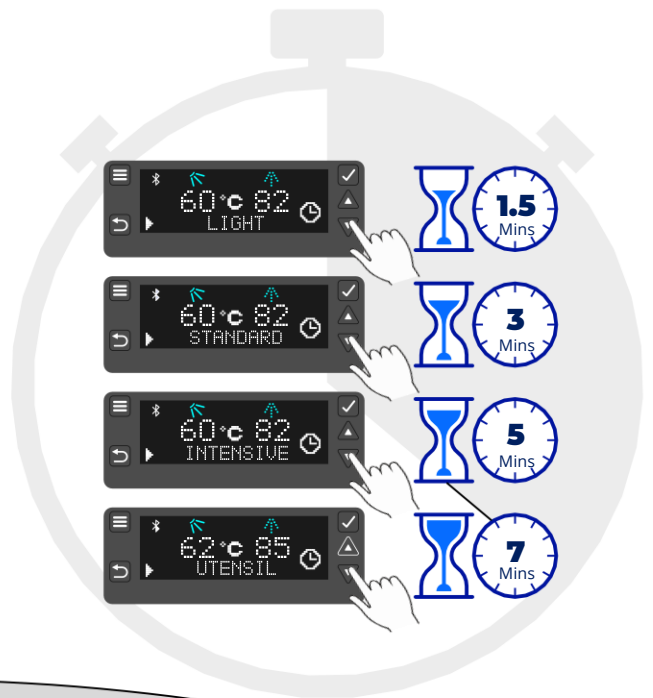

CP500
CP500[SR]

CP500AS
CP500AS [SR]

CP500AW
CP500AW [SR]

CP500ASWS
CP500ASWS [SR]

Passthrough Warewasher

EN

Quick User Guide

ON

Salt Level Low
Refill Salt

DAILY CLEANING