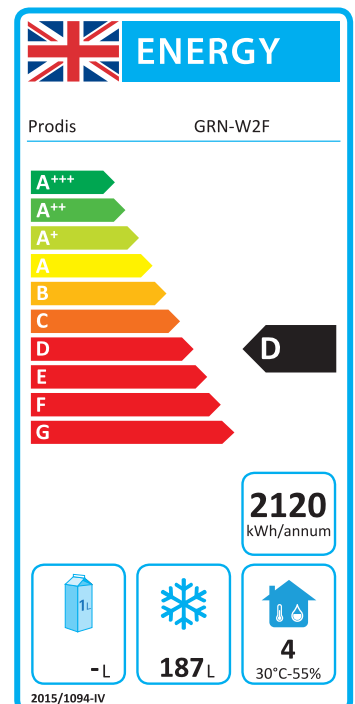

### General Information

The Prodis GRN-W2F is a fan assisted gastronorm compatible 2 door counter freezer with 2 adjustable shelves, 100mm upstand, fan assisted cooling and digital temperature control.

### Key Features

- -18°C to -22°C temperature range
- Fan assisted cooling
- 2 adjustable shelves
- Digital temperature control
- Replaceable door gasket
- Automatic defrost

### Energy Rating